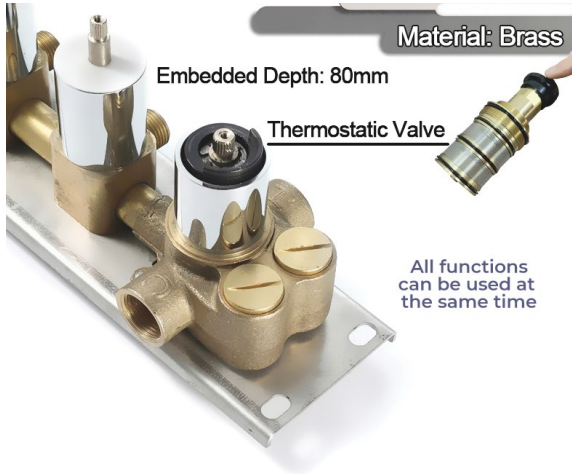

PHONE CONTROLLED CHROME THERMOSTATIC LED RECESSED CEILING MOUNT MUSICAL RAINFALL WATERFALL MIST SHOWER SYSTEM WITH HAND SHOWER SPECIFICATIONS

- Shower Panel /Hose Material: 304 Stainless Steel
- Shower Head Size: 900*300 mm
- Showerheads Install: Embedded Ceiling Mounted
- Concealed Mixer Install: Wall-Mounted
- LED Shower Head Functions: Rainfall, Waterfall, Mist, Water Column
- Water Pressure: 0.3 MPA
- Water Flow: 16L/min~28L/min
- Shower Accessories Material: Brass
- LED Light: Need to Connect Power
- LED Light Color: 64 Color
- Shower Hose Length: 1.5M
- AC: 100-265V 50/60Hz
- Music: Need Bluetooth

Product shown is only for installation display purpose

Kinds of color **64** temperature adjustable

WiFi

Built-in WIFI

Phone control color

Color software App install instruction download name: Smart Life

All dimensions and specifications are nominal and may vary. Use actual products for accuracy in critical situations.

Shower Mixer

Product shown is only for installation display purpose

Shower Mixer Connections

Hand Shower

Flow Rate: 2.0 GPM / 7.6 LPM

Spout