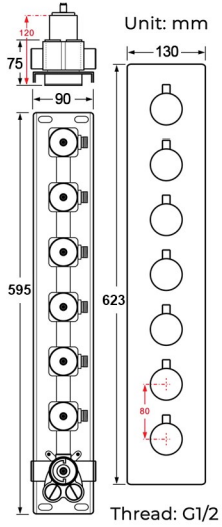

PHONE CONTROLLED CHROME THERMOSTATIC LED RECESSED CEILING MOUNT MUSICAL RAINFALL WATERFALL MIST SHOWER SYSTEM WITH HAND SHOWER SPECIFICATIONS

- Shower Panel /Hose Material: 304 Stainless Steel
- Shower Head Size: 900*300 mm
- Showerheads Install: Embedded Ceiling Mounted
- Concealed Mixer Install: Wall-Mounted
- LED Shower Head Functions: Rainfall, Waterfall, Mist, Water Column
- Water Pressure: 0.3 MPA
- Water Flow: 16L/min~28L/min
- Shower Accessories Material: Brass
- LED Light: Need to Connect Power
- LED Light Color: 64 Color
- Shower Hose Length: 1.5M
- AC: 100-265V 50/60Hz
- Music: Need Bluetooth

Product shown is only for installation display purpose

Kinds of color **64** temperature adjustable

WiFi

Built-in WIFI

Phone control color

Color software App install instruction download name: Smart Life

All dimensions and specifications are nominal and may vary. Use actual products for accuracy in critical situations.

Shower Mixer

Product shown is only for installation display purpose

Shower Mixer Connections

Hand Shower

Flow Rate: 2.0 GPM / 7.6 LPM

Spout